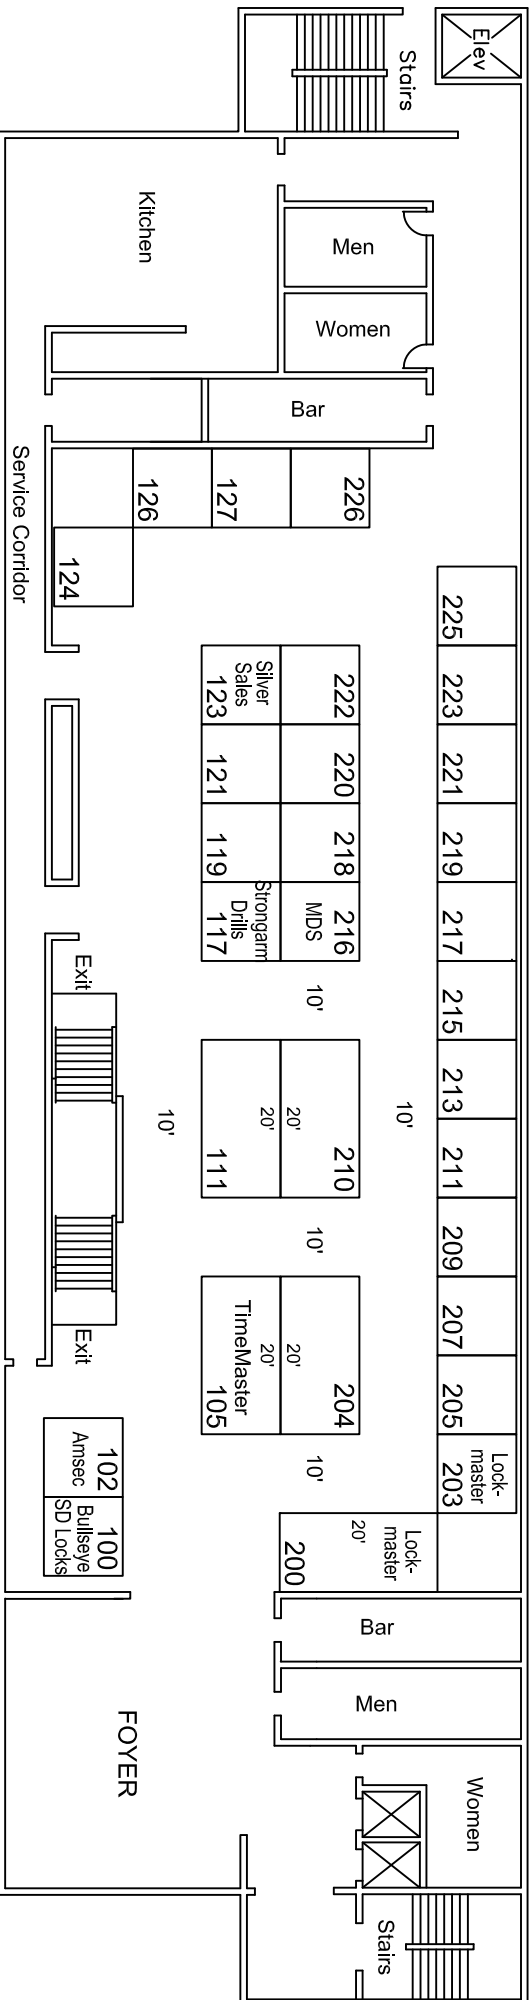

SAFETECH APRIL 24, 2010

1/16"=1'-0"

EXHIBIT HALL A-E BAHIA HOTEL MISSION BAY MISSION BAY ROOM

Dimension	Size	Qty	SqFt
10'x10'	100	26	2,600
10'x20'	200	5	1,000
Totals:		31	3,600

Inventory as of 09/03/2009